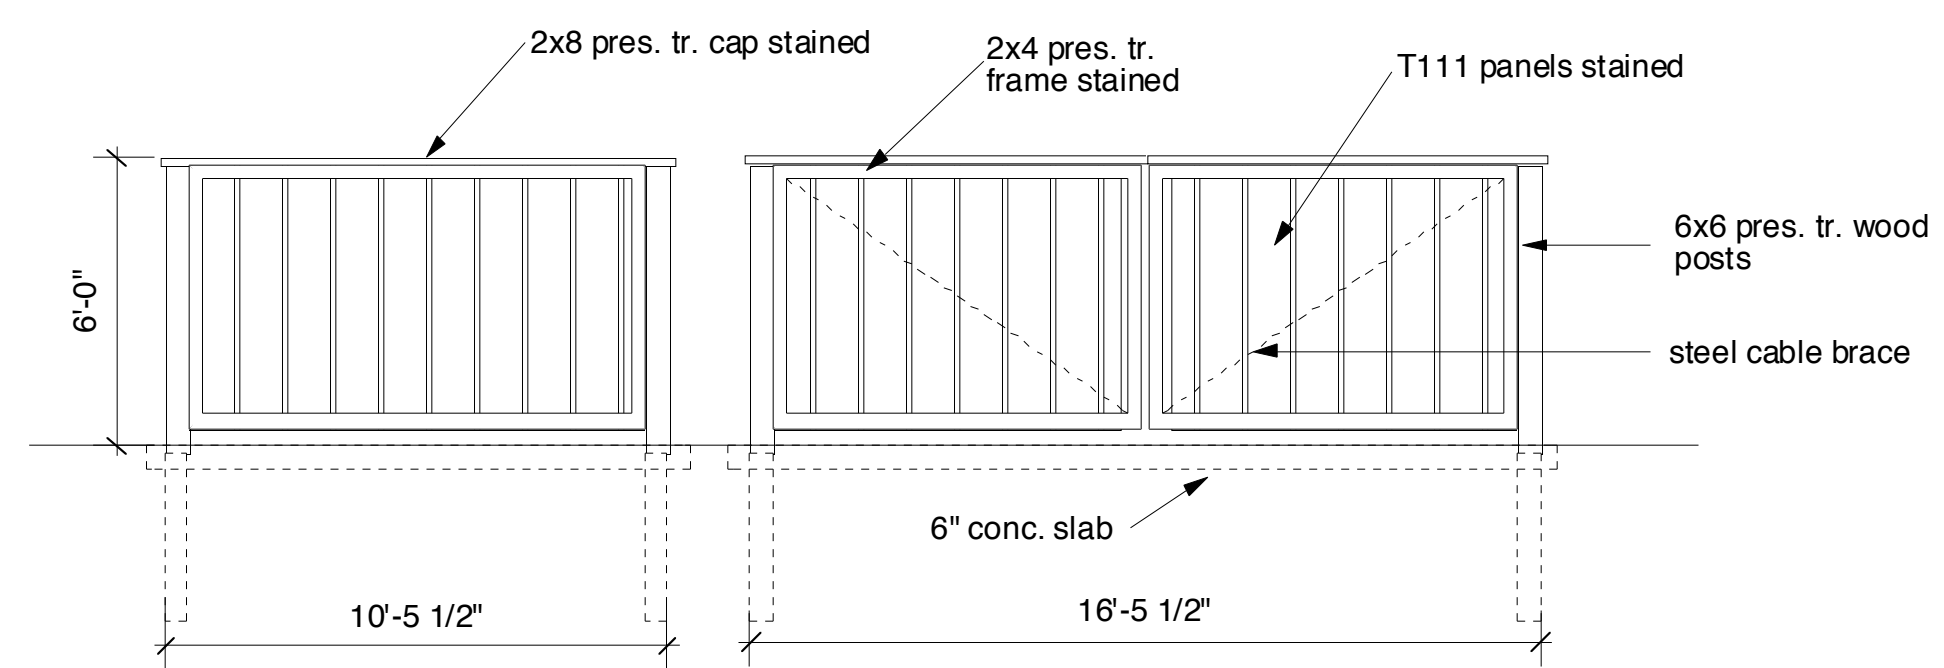

○ MICHIGAN AVENUE ELEVATION
Scale: 1/8" = 1'-0"

○ DUMPSTER SCREEN DETAIL
Scale: 1/4" = 1'-0"

○ GREENFIELD BLVD. AND ELK ST. ELEVATIONS
Scale: 1/8" = 1'-0"

○ REAR ELEVATION
Scale: 1/8" = 1'-0"