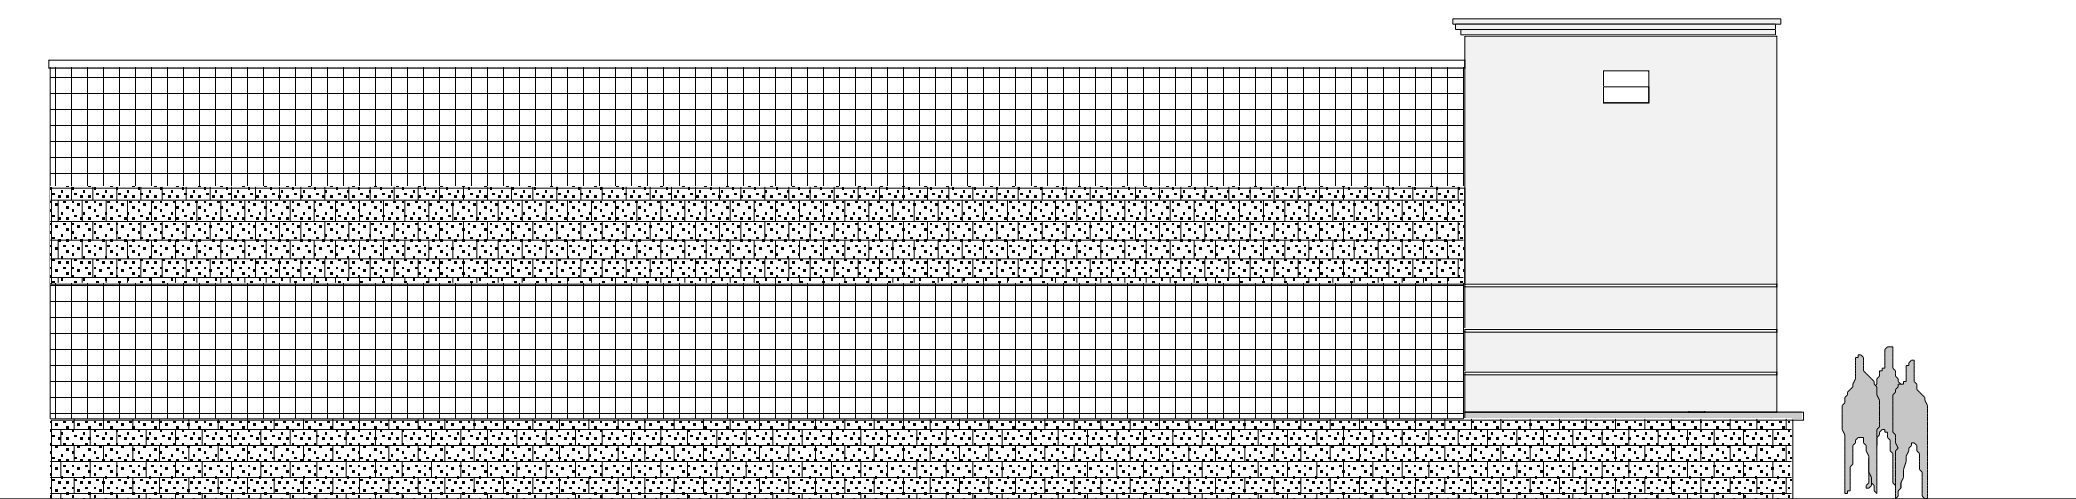

○ MICHIGAN AVENUE ELEVATION
Scale: 1/8" = 1'-0"

○ DUMPSTER SCREEN DETAIL
Scale: 1/4" = 1'-0"

○ GREENFIELD BLVD. AND ELK ST. ELEVATIONS
Scale: 1/8" = 1'-0"

○ REAR ELEVATION
Scale: 1/8" = 1'-0"